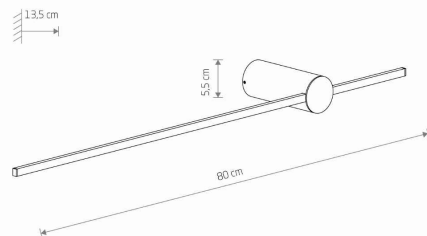

LUMINAIRE MODEL

SABER LED M
11591

CATALOGUE GROUP
COUNTRY OF ORIGIN

—
MADE IN POLAND

LIGHT SOURCE **LED**
LIGHT SOURCES TYPE **Integrated**
MAXIMUM WATTAGE **11W**
LAMP INCLUDES SOURCE OF LIGHT **Yes**
IP **IP20**
LIFETIME **30000h**

THIS PRODUCT CONTAINS A LIGHT SOURCE OF ENERGY EFFICIENCY CLASS: F

PACKAGE DIMENSIONS **82.5cm/16.7cm/9cm**
(L/W/H)

NET/GROSS WEIGHT **0.525kg/0.82kg**

ASSEMBLY METHOD **Direct assembly**

LEADING/SUPPLEMENTARY COLOR **White**

MATERIALS **Painted aluminum, Painted steel, Plastic**
PC

STYLE **Modern**

ELECTRICAL SECURITY CLASS **I**

POWER SUPPLY **~220-230V/50/60Hz**

DIMENSIONS

5 903139115919

Item No.	POWER	COLOR TEMP	LUMEN	BEAM ANGLE	CRI	IP	LED BRAND	DRIVER BRAND	LIFETIME	WARRANTY
11591	11W	3000K	460lm	100°	>90	IP20	—	—	30000h	—