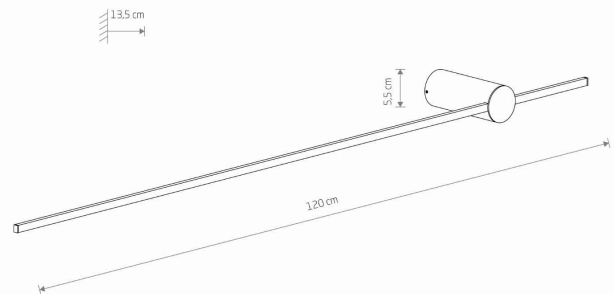

LUMINAIRE MODEL

SABER LED L
11590

CATALOGUE GROUP
COUNTRY OF ORIGIN

—
MADE IN POLAND

LIGHT SOURCE **LED**
 LIGHT SOURCES TYPE **Integrated**
 MAXIMUM WATTAGE **16W**
 LAMP INCLUDES SOURCE OF LIGHT **Yes**
 IP **IP20**
 LIFETIME **30000h**

THIS PRODUCT CONTAINS A LIGHT SOURCE OF ENERGY EFFICIENCY CLASS: F

PACKAGE DIMENSIONS **123cm/16.5cm/8.5cm**
(L/W/H)

NET/GROSS WEIGHT **0.615kg/1.01kg**

ASSEMBLY METHOD **Direct assembly**

LEADING/SUPPLEMENTARY COLOR **White**

MATERIALS **Painted aluminum, Painted steel, Plastic PC**

STYLE **Modern**

ELECTRICAL SECURITY CLASS **I**

POWER SUPPLY **~220-230V/50/60Hz**

DIMENSIONS

5 903139115902

Item No.	POWER	COLOR TEMP	LUMEN	BEAM ANGLE	CRI	IP	LED BRAND	DRIVER BRAND	LIFETIME	WARRANTY
11590	16W	4000K	790lm	100°	>90	IP20	—	—	30000h	—