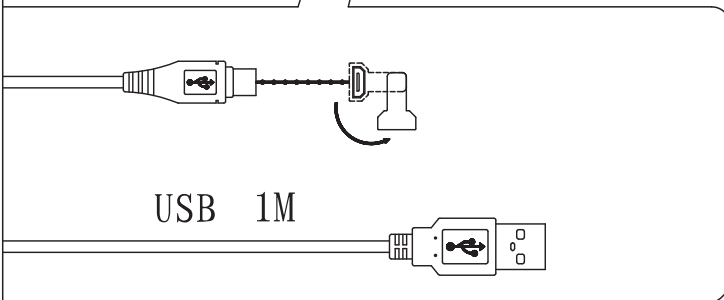

LED lamp

Press switch for 3 seconds to ON/OFF.

1 Click

 35 LUMEN  3"

2 Click

 140 LUMEN  1"

3 Click

 350 LUMEN  1"

4 Click

 OFF  3"

Aluminum body

Color: black

LED 2.2W 350LM 3000K

4400MAH 3.7V IP44

Warning: Charge your new LED lamp with 5V output and do not exceed the 5 volt. Do not connect with supercharger which shows output of more than 7V, 9V, 12V etc.