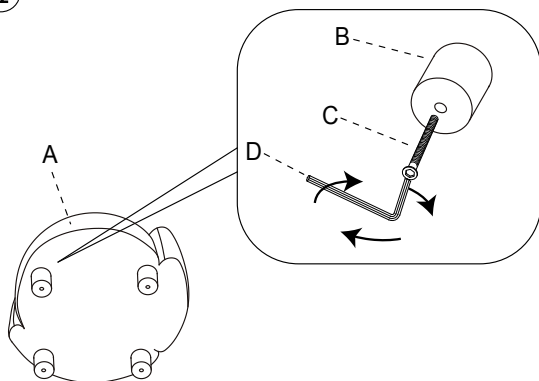

1101188 Lounge Chair,
right-facing, round,
white

Ax1

Bx4

Cx4

Dx1

①

②