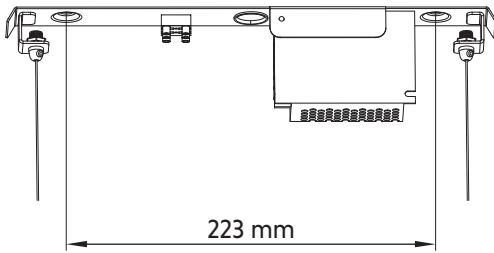

BAR LED S | M | L

10363

10364

10365

THIS PRODUCT CONTAINS A LIGHT SOURCE OF ENERGY EFFICIENCY CLASS: E

1

2

3

4

5

6

7

8

max. 160 cm