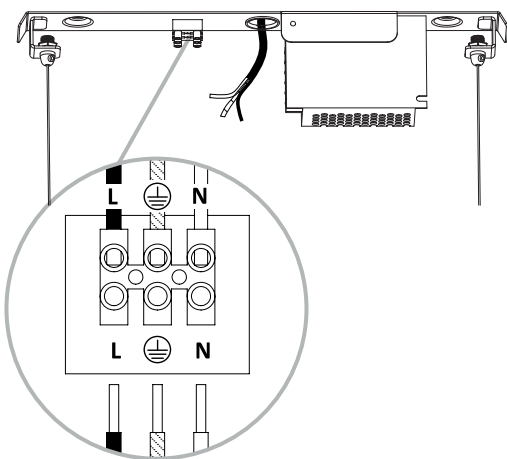

BAR LED S | M | L

10363

10364

10365

THIS PRODUCT CONTAINS A LIGHT SOURCE OF ENERGY EFFICIENCY CLASS: E

1

2

3

4

5

6

7

8

max. 160 cm