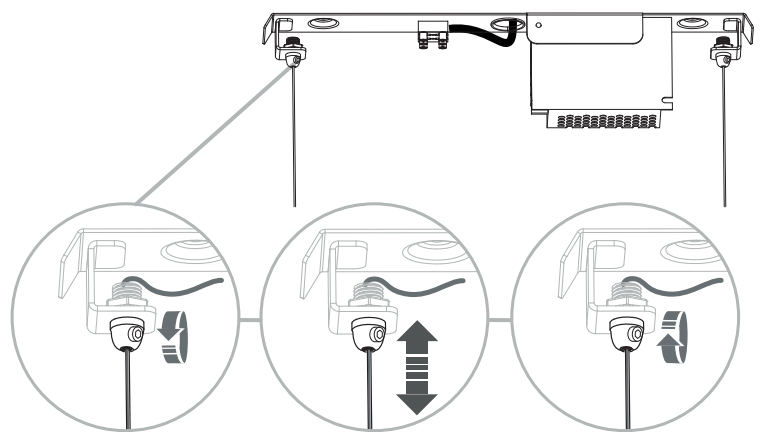

BAR LED S | M | L

10363

10364

10365

THIS PRODUCT CONTAINS A LIGHT SOURCE OF ENERGY EFFICIENCY CLASS: E

1

2

3

4

5

6

7

8

max. 160 cm