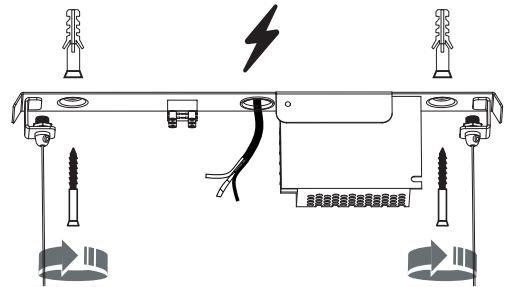

BAR LED S | M | L

10363

10364

10365

THIS PRODUCT CONTAINS A LIGHT SOURCE OF ENERGY EFFICIENCY CLASS: E

1

2

3

4

5

6

7

8

max. 160 cm